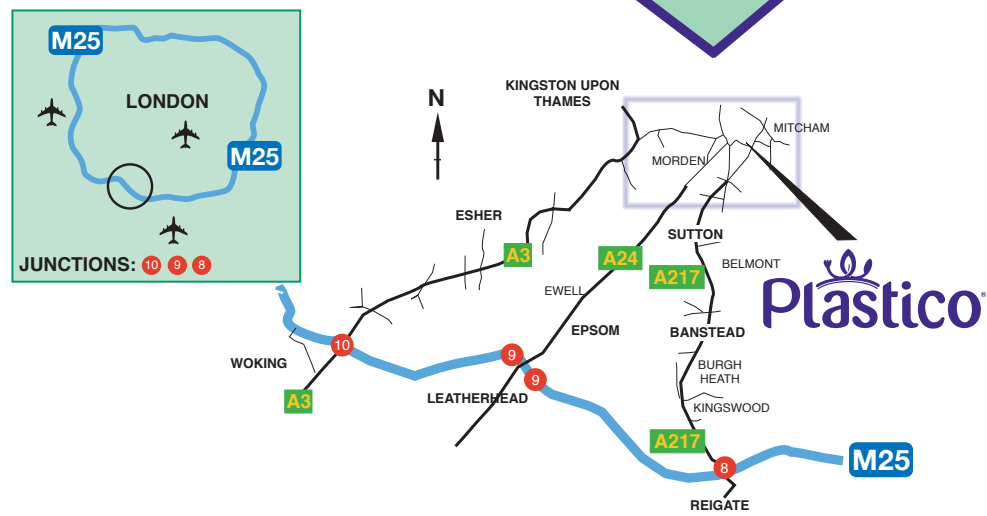

PLEASE NOTE: Satellite navigation directions to PLASTICO LTD are in-correct. Use CR4 4XB
Plastico is situated on Morden Road - (A239).

Public Transport -
Directions to Plastico Head Office

-  **Wimbledon Station**
15 - 20 minutes by taxi.
-  **Morden Station - Northern Line**
10 - 12 minutes walk.
-  **Belgrave Walk - Croydon Tramlink**
Wimbledon - 8 minutes by tram
Croydon - 20 minutes by tram

Plastico Distribution Centre & Production Centre
Northampton

Plastico Head Office
Mitcham Surrey