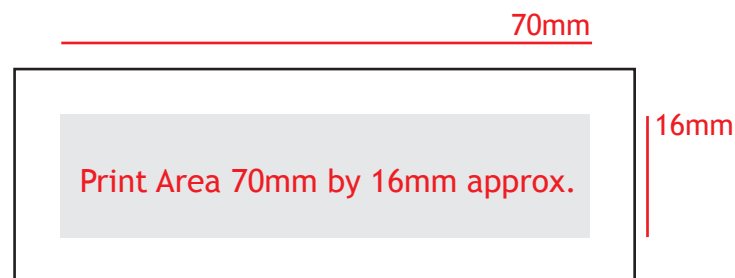

401 - TOOTHPICK

All print is subject to sight of artwork

100% ARTWORK
401 - TOOTHPICK
1 colour only, subject to sight of the design

flat artwork
100%

- — fold line
- preferred print area

FLAT ARTWORK

PLEASE SUPPLY ARTWORK IN:
ADOBE ILLUSTRATOR CS 2 (and below) .eps/.ai (VECTOR ARTWORK)
Please convert all text to outlines and supply Pantone References
THE EPS FILES NEED TO BE NATIVE NOT EMBEDDED